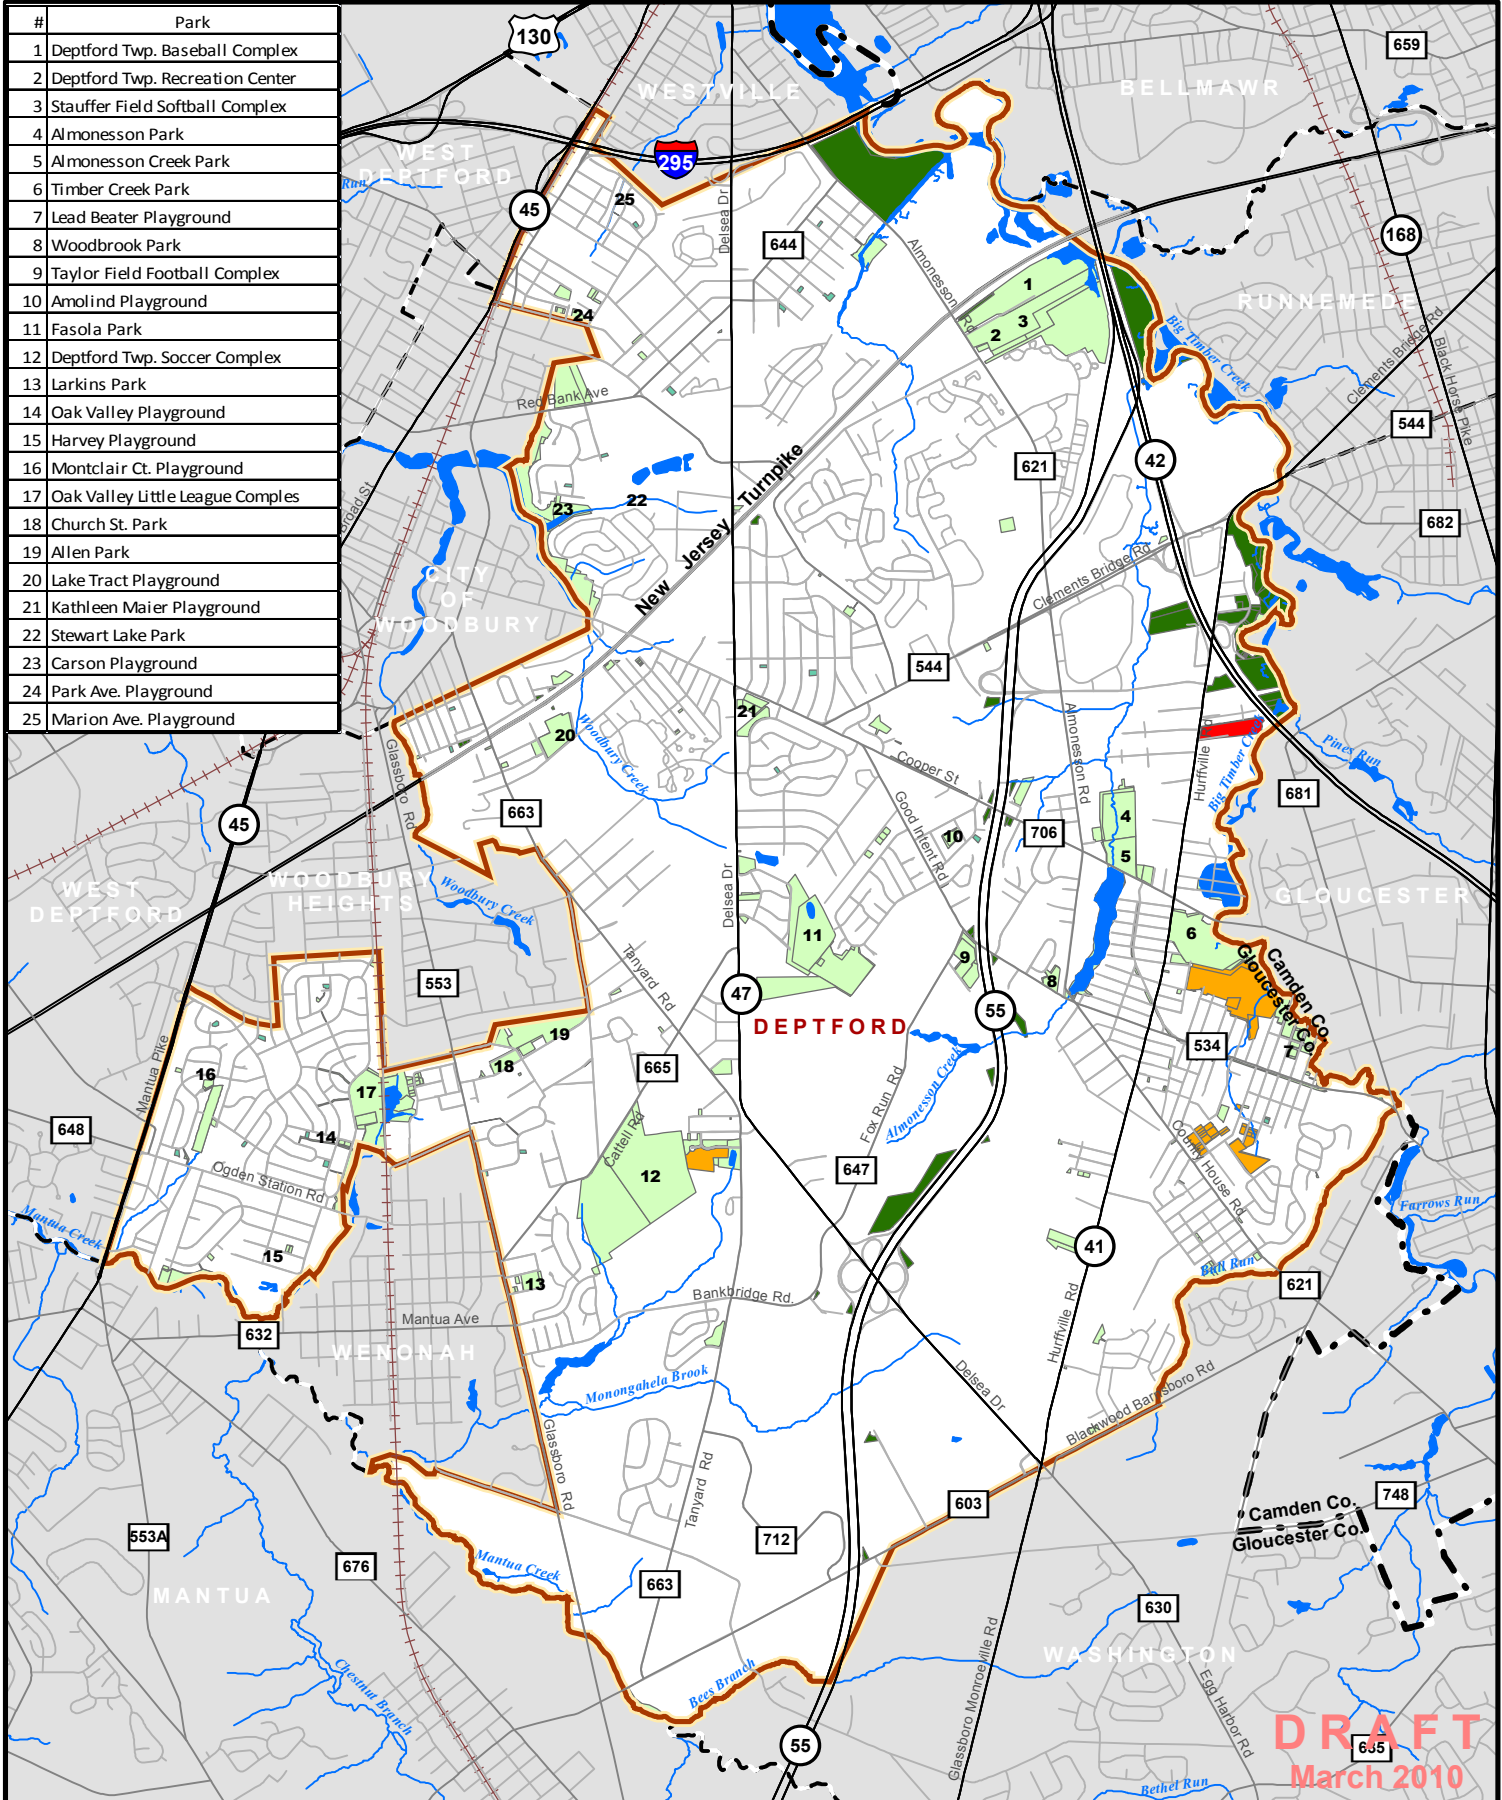

Map 22: Open Space, Parks, and Recreation (2007)

#	Park
1	Deptford Twp. Baseball Complex
2	Deptford Twp. Recreation Center
3	Stauffer Field Softball Complex
4	Almonesson Park
5	Almonesson Creek Park
6	Timber Creek Park
7	Lead Beater Playground
8	Woodbrook Park
9	Taylor Field Football Complex
10	Amolind Playground
11	Fasola Park
12	Deptford Twp. Soccer Complex
13	Larkins Park
14	Oak Valley Playground
15	Harvey Playground
16	Montclair Ct. Playground
17	Oak Valley Little League Complex
18	Church St. Park
19	Allen Park
20	Lake Tract Playground
21	Kathleen Maier Playground
22	Stewart Lake Park
23	Carson Playground
24	Park Ave. Playground
25	Marion Ave. Playground

DRAFT
March 2010

Sources : NJDEP, NJDOT, DVRPC, NJCF.
This map was developed using New Jersey Department of Environmental Protection Geographic Information System digital data, but this secondary product has not been verified by NJDEP and is not state-authorized.

Protected Open Space

- Municipal
- State
- County
- Federal
- Non-Profit Preserved