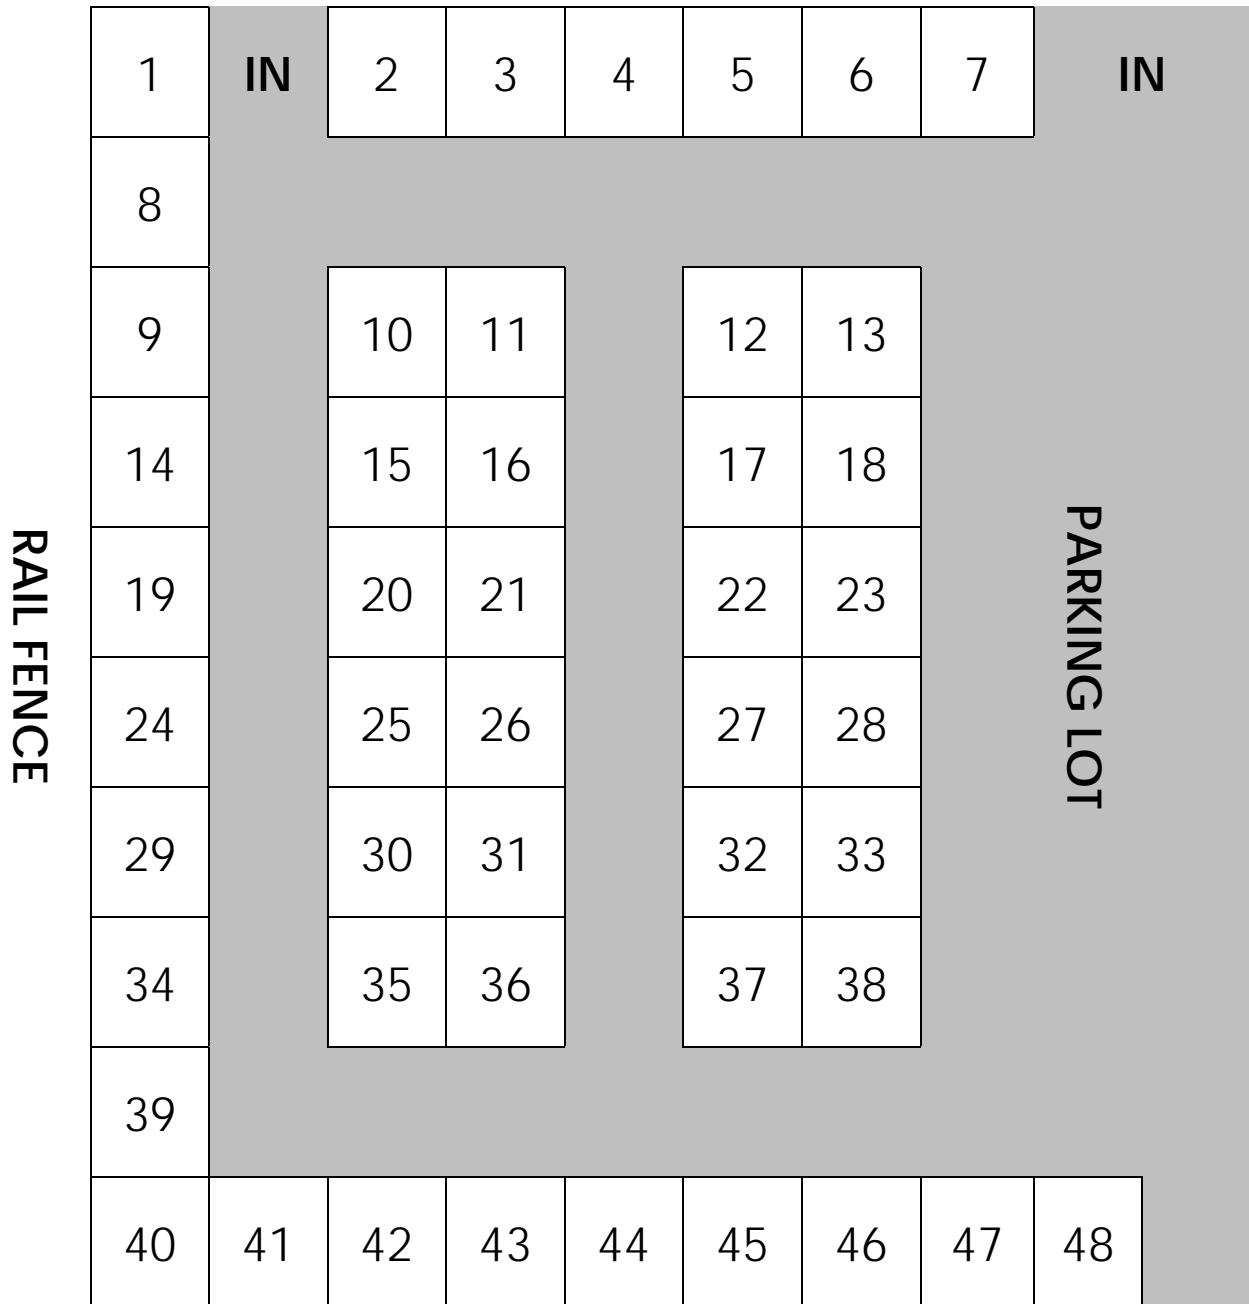

ANDALORA WAY

DEPTFORD TOWNSHIP COMMUNITY GARDEN PLOTS