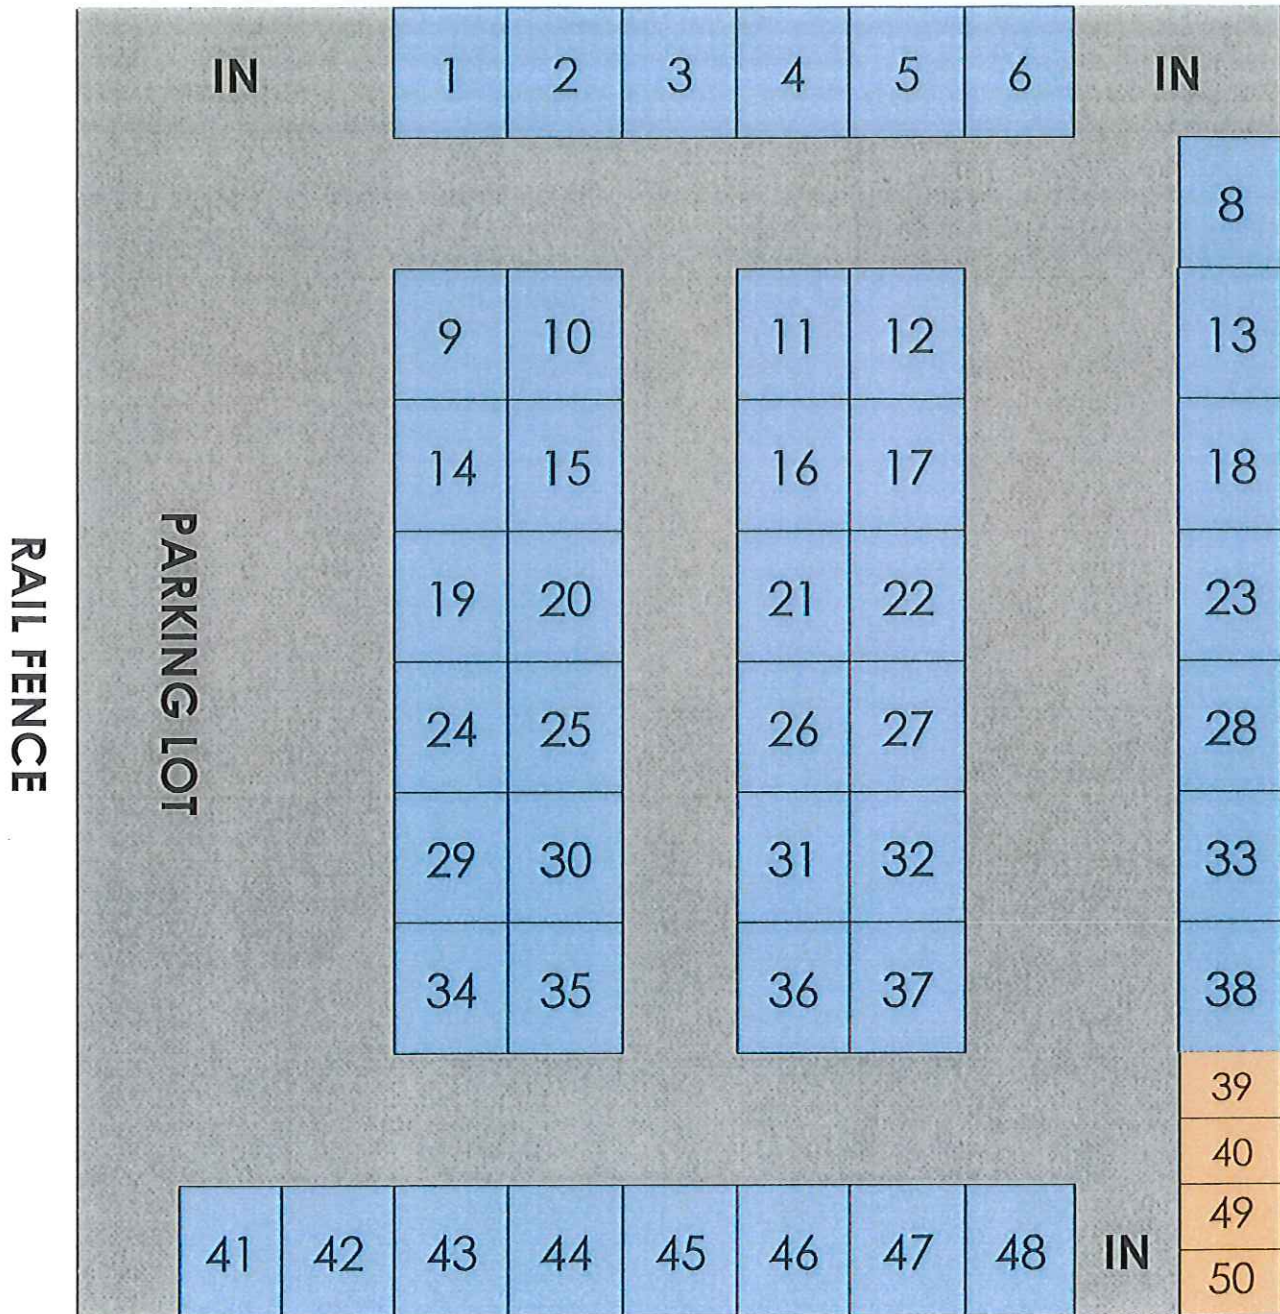

ANDALORA WAY

DEPTFORD TOWNSHIP COMMUNITY GARDEN PLOTS

Legend:

30x30

15x15